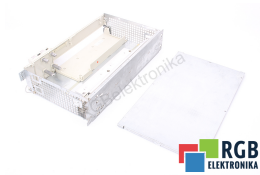

## COVER FOR LT-MODUL 6SN1123-1AB00-0CA1 SIMODRIVE SIEMENS

Used SIEMENS 6SN1123-1AB00-0CA1  
 Tested and cleaned.  
 24 months guarantee  
 Dedicated courier  
 Delivery across Europe even in 15855

### TECHNICAL DATA

MANUFACTURER	SIEMENS
MODEL	6SN1123-1AB00-0CA1
CATEGORY	Casings for servodrives and inverters
WEIGHT [KG]	6.0
HEIGHT [CM]	30.0
LENGHT [CM]	48.0
WIDTH [CM]	10.0

24/7 SUPPORT AVAILABLE  
[+48 71 750 09 78](tel:+48717500978)